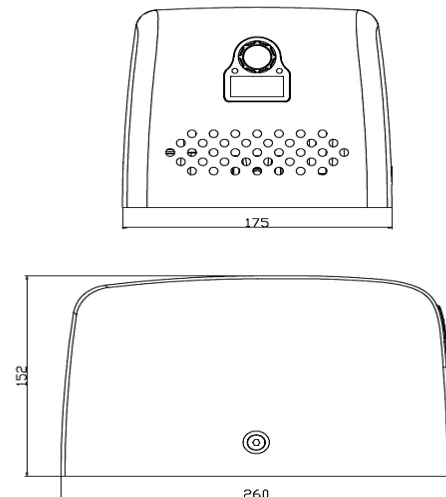

AQUAECO TOUCHLESS HAND DRYER BS

AQA-ECO-739-BS

Specifications

Range	AQUAECO
Product code	AQA-ECO-739-BS
Finish/Colour	BRUSHED STAINLESS ST
Product type	HAND DRYER
Material	STAINLESS STEEL

Technical Information

INFRA-RED HAND DRYER

BRUSH MOTOR

VOLTAGE: 220-240V~

FREQUENCY: 50/60HZ

INPUT: 1150-1350W

MOTOR POWER: 500W

IP CODE: IPX1

WEIGHT: 3KG

Drawing

Box contents

INFRA-RED HAND DRYER