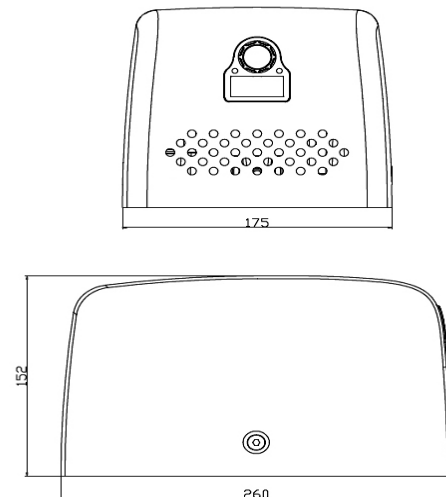

AQUAECO TOUCHLESS HAND DRYER PS

AQA-ECO-739-PS

Specifications

Range	AQUAECO
Product code	AQA-ECO-739-PS
Finish/Colour	POLISHED STAINLESS S
Product type	HAND DRYER
Material	STAINLESS STEEL

Technical Information

INFRA-RED HAND DRYER
BRUSH MOTOR
VOLTAGE: 220-240V~
FREQUENCY: 50/60
INPUT: 1150-1350W
MOTOR POWER: 500W
IP CODE: IPX1
WEIGHT: 3KG

Drawing

Box contents

INFRA-RED HAND DRYER