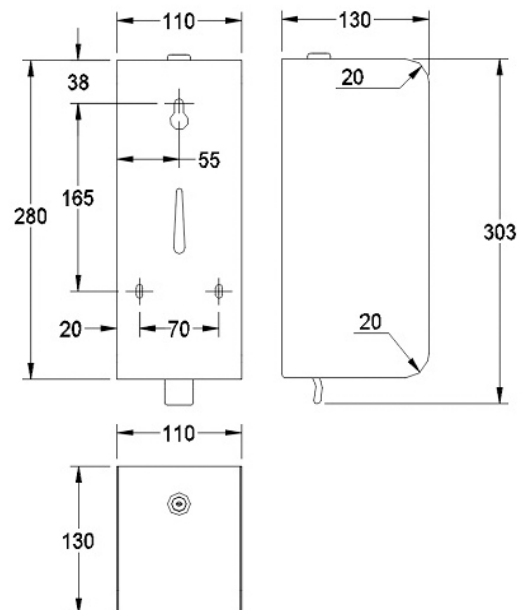

IX304 WALL MOUNTED MANUAL SOAP DISPENSER MB

AQA-IX3-703-MB

Specifications

Range	IX304
Product code	AQA-IX3-703-MB
Finish/Colour	MATT BLACK
Product type	SOAP DISPENSER
Material	STAINLESS STEEL

Technical Information

MANUAL LIQUID SOAP DISPENSER
WALL MOUNTED
WITH CYLINDER LOCK AND KEY
THICKNESS 1.0 MM

Lifestyle Image

Drawing

Box contents: MANUAL LIQUID SOAP DISPENSER