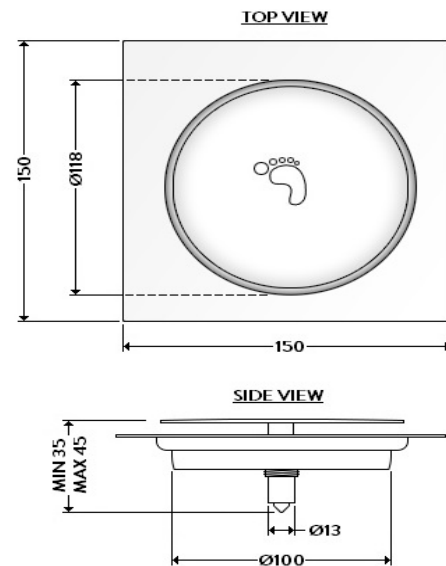

FLOOR DRAIN WITH VERTICAL OUTLET 150X150 PS

AQD-115P-SS

Specifications

| | |
|-----------------|----------------------|
| Range | AQUADRAIN |
| Product code | AQD-115P-SS |
| Finish/Colour | POLISHED STAINLESS S |
| Product type | FLOOR DRAIN |
| Material | STAINLESS STEEL |
| Connection Size | Ø100MM |

Technical Information

| |
|------------------------------|
| FLOOR DRAIN |
| WITH POP-UP COVER |
| THICKNESS 1.5MM |
| VERTICAL OUTLET DIA. 100 MM |
| PUSH TYPE/POP UP COVER PLATE |

Drawing

Box contents

FLOOR DRAIN