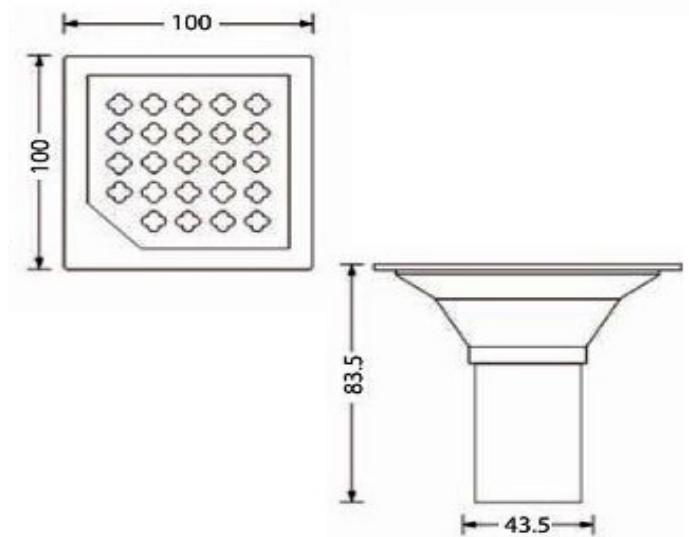

Drawing

Box contents

FLOOR/SHOWER DRAIN