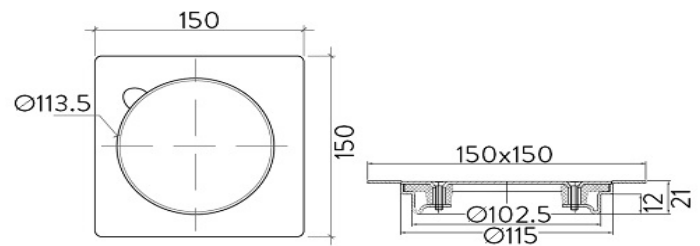

Drawing

Box contents

FLOOR DRAIN