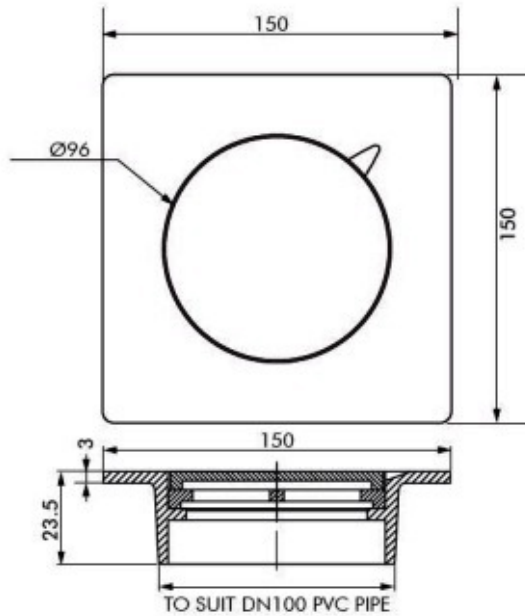

## TECHNICAL DATA SHEET

BRAND: AQUAZONE

FLOOR DRAIN WITH COVER 15X15CM CHROME

### PRODUCT DATA

Range	: AQUADRAIN
Product code	: AQD-DL0048-15X15-AQG
Finish/Colour	: CHROME
Product type	: FLOOR DRAIN
Material	: BRASS
Connection Size	: 100MM

### TECHNICAL INFORMATION

100MM DIA. FLOOR DRAIN  
LOCKABLE/REMOVABLE GRATED DRAIN  
LAY ON COVER