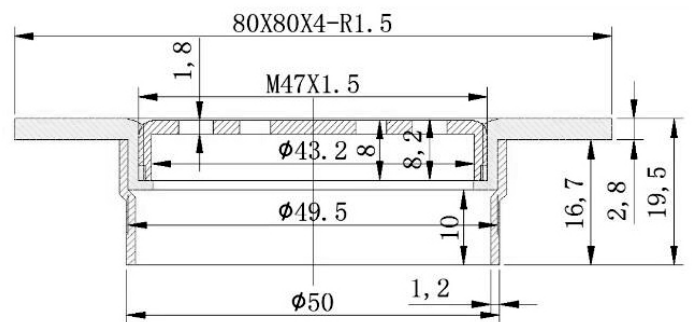

FLOOR/SHOWER DRAIN WITH VERTICAL OUTLET 80X80 PS

AQD-DL0053-316-PS

Specifications

Brand	AQUADRAIN
Range	AQUADRAIN
Product code	AQD-DL0053-316-PS
Finish/Colour	POLISHED STAINLESS S
Product type	FLOOR DRAIN
Material	BRASS OTHER
Connection Size	Ø50MM

Technical Information

FLOOR/SHOWER DRAIN

50 MM DIAMETER

WITH VERTICAL OUTLET

WITH REMOVABLE GRATE

SCREW FIT GRATE

STAINSTEEL 316

Drawing

Box contents: FLOOR/SHOWER DRAIN