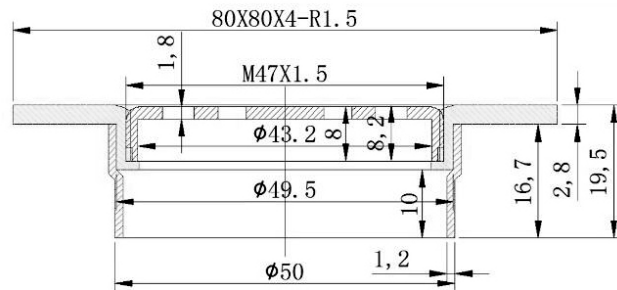

TECHNICAL DATA SHEET

BRAND: AQUADRAIN

FLOOR/SHOWER DRAIN WITH VERTICAL OUTLET 80X80

PRODUCT DATA

Range	: AQUADRAIN
Product code	: AQD-DL0053-8X8-BS
Finish/Colour	: BRUSHED STAINLESS ST
Product type	: FLOOR DRAIN
Material	: STAINLESS STEEL
Connection Size	: Ø50MM

TECHNICAL INFORMATION

FLOOR/SHOWER DRAIN
50 MM DIAMETER
WITH VERTICAL OUTLET
WITH REMOVABLE GRATE
SCREW FIT GRATE
STAINSTEEL 304

BOX CONTENTS

FLOOR/SHOWER DRAIN

A MEMBER OF THE SANIPEXGROUP