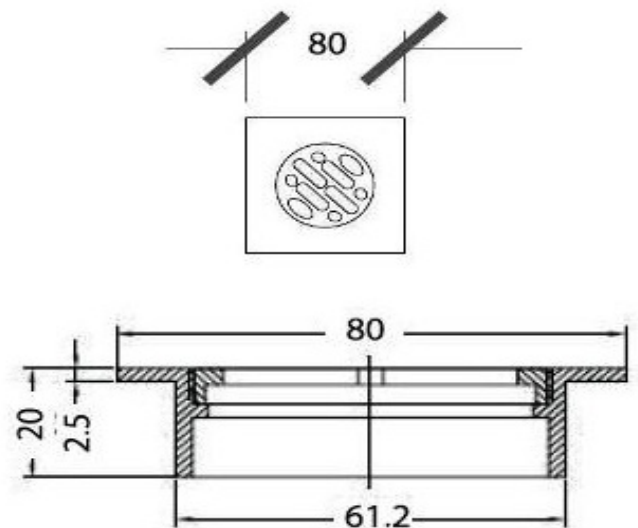

Drawing

Box contents

FLOOR DRAIN