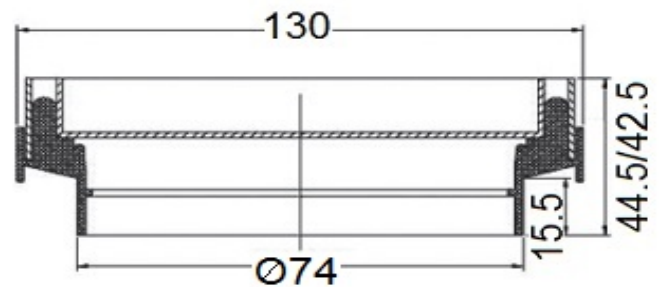

Drawing

Box contents

TILE DRAIN