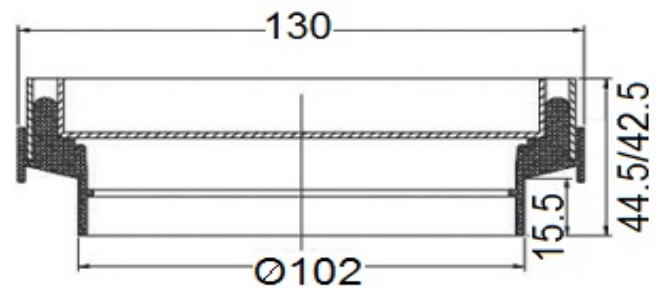

TILE DRAIN VERTICAL OUTLET 13X13CM (GRADE 316) P.SS

AQD-FC052-F-316-SS

Specifications

Range	AQUADRAIN
Product code	AQD-FC052-F-316-SS
Finish/Colour	POLISHED STAINLESS S
Product type	TILE DRAIN
Material	STAINLESS STEEL
Connection Size	Ø102MM

Technical Information

TILE DRAIN
POLISHED STAINLESS STEEL (316 GRADE)
WITH PLASTIC BASE
15MM DEEP INSERT TRAY
35 L/MIN

Drawing

Box contents

TILE DRAIN