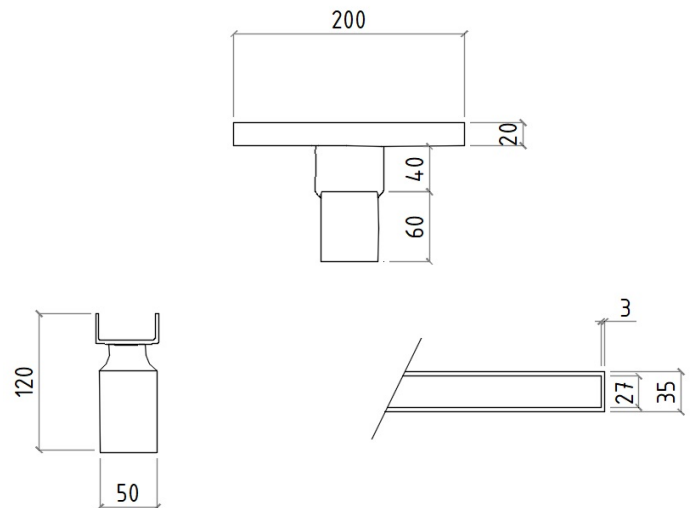

IX304 SHOWER CHANNEL WITH TILE TRAY 200 SS

AQD-IX3-200-T-SS

Specifications

Range	AQUADRAIN
Product code	AQD-IX3-200-T-SS
Finish/Colour	BRUSHED STAINLESS ST
Product type	SHOWER CHANNEL
Material	STAINLESS STEEL
Connection Size	Ø50MM

Technical Information

SHOWER CHANNEL
WITH TILE TRAY
STAINLESS STEEL GRADE 304
VERTICAL OUTLET DIA 50MM
CAPACITY - 30L/MIN
SUITABLE FOR CONCRETE FLOOR INSTALLATION
TO BE USED WITH WATERPROOF MEMBRANE
TILE INSERT DEPTH 13MM

Drawing

Box contents: SHOWER CHANNEL, TILE TRAY