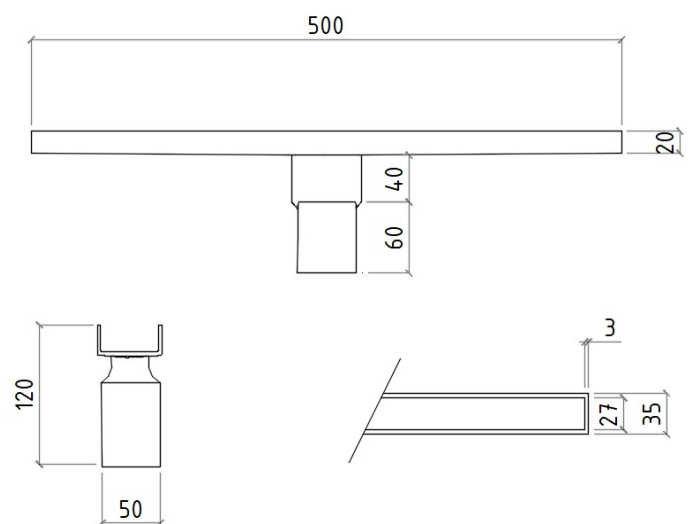

## IX304 SHOWER CHANNEL WITH TILE TRAY 500 SS

AQD-IX3-500-T-SS

### Specifications

Range	AQUADRAIN
Product code	AQD-IX3-500-T-SS
Finish/Colour	BRUSHED STAINLESS ST
Product type	SHOWER CHANNEL
Material	STAINLESS STEEL
Connection Size	Ø50MM

### Technical Information

SHOWER CHANNEL
WITH TILE TRAY
STAINLESS STEEL GRADE 304
VERTICAL OUTLET DIA 50MM
CAPACITY - 30L/MIN
SUITABLE FOR CONCRETE FLOOR INSTALLATION
TO BE USED WITH WATERPROOF MEMBRANE
TILE INSERT DEPTH 13MM

### Drawing

Box contents: SHOWER CHANNEL, TILE TRAY