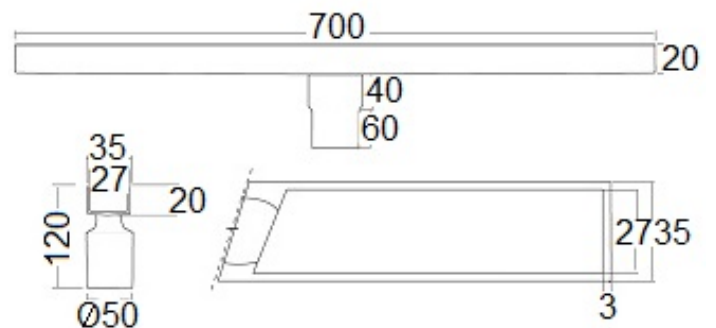

IX304 SHOWER CHANNEL WITH TILE TRAY 700 SS

AQD-IX3-700-T-SS

Specifications

Range	AQUADRAIN
Product code	AQD-IX3-700-T-SS
Finish/Colour	BRUSHED STAINLESS ST
Product type	SHOWER CHANNEL
Material	STAINLESS STEEL
Connection Size	Ø50MM

Technical Information

SHOWER CHANNEL
WITH TILE TRAY
STAINLESS STEEL GRADE 304
VERTICAL OUTLET DIA 50MM
CAPACITY - 30L/MIN
SUITABLE FOR CONCRETE FLOOR INSTALLATION
TO BE USED WITH WATERPROOF MEMBRANE
TILE INSERT DEPTH 13MM

Drawing

Box contents: SHOWER CHANNEL