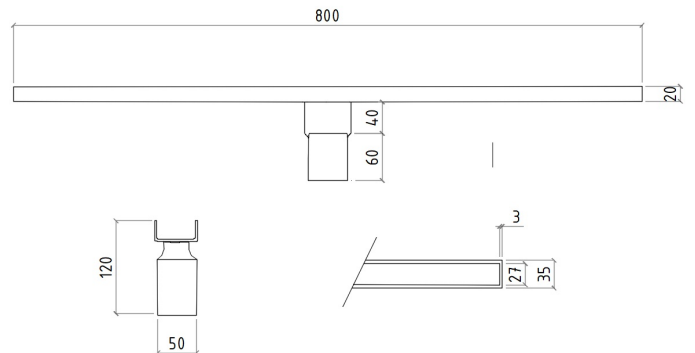

IX304 SHOWER CHANNEL WITH TILE TRAY 800 SS

AQD-IX3-800-T-SS

Specifications

Range	AQUADRAIN
Product code	AQD-IX3-800-T-SS
Finish/Colour	BRUSHED STAINLESS ST
Product type	SHOWER CHANNEL
Material	STAINLESS STEEL
Connection Size	Ø50MM

Technical Information

SHOWER CHANNEL
WITH TILE TRAY
STAINLESS STEEL GRADE 304
VERTICAL OUTLET DIA 50MM
CAPACITY - 30L/MIN
SUITABLE FOR CONCRETE FLOOR INSTALLATION
TO BE USED WITH WATERPROOF MEMBRANE
TILE INSERT DEPTH 13MM

Drawing

Box contents: SHOWER CHANNEL, TILE TRAY