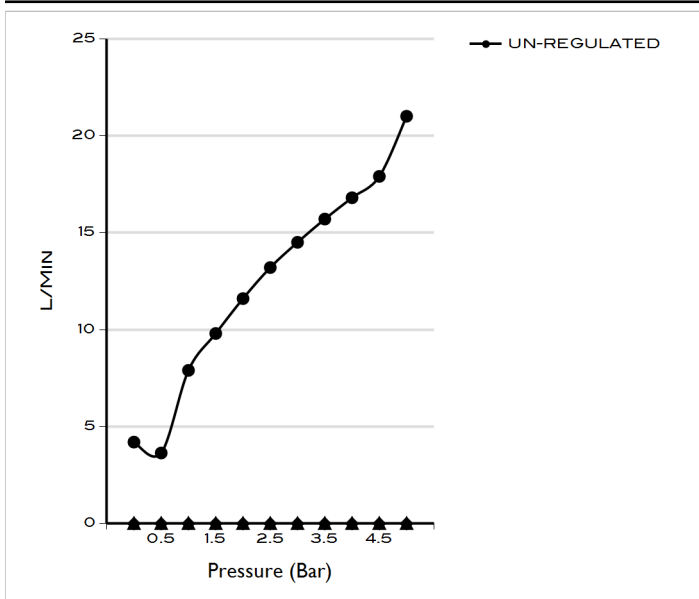

ATTACHE EXPOSED BATH/SHOWER MIXER CP

AQE-ATT-325-CP

Specifications

Range	ATTACHE
Product code	AQE-ATT-325-CP
Finish/Colour	CHROME
Product type	BATH SHOWER MIXER
Material	BRASS
Connection Size	1/2"
Test Range	0.2-5 Bar
Min. Operating Pressure	1.0 BAR MP

Technical Information

EXPOSED BATH SHOWER MIXER
WALL MOUNTED
SINGLE LEVER
WITH PUSH/PULL DIVERTER
1/2" OUTLET FOR SHOWER HOSE
CARTRIDGE SXM-CAR-G35-BE-CD-T

Flow Rate Graph

Drawing

Box contents: EXPOSED BATH SHOWER MIXER, 2X PIPE ECCENTRICS, 2X SHROUD, 2X RUBBER WASHER, INSTALLATION GUIDE