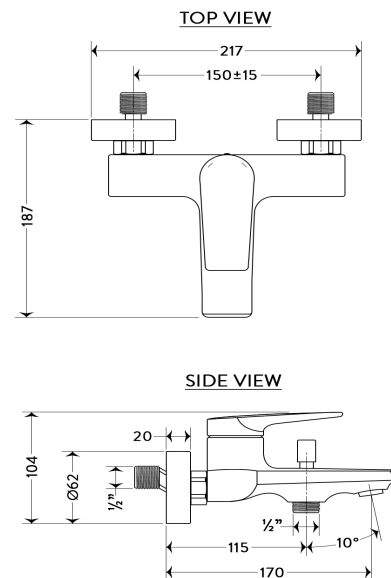

ATTACHE EXPOSED BATH/SHOWER MIXER CP

AQE-ATT-325-CP

Specifications

Range	ATTACHE
Product code	AQE-ATT-325-CP
Finish/Colour	CHROME
Product type	BATH SHOWER MIXER
Material	BRASS
Connection Size	1/2"
Test Range	0.2-5 Bar
Min. Operating Pressure	1.0 BAR MP

Technical Information

EXPOSED BATH SHOWER MIXER
WALL MOUNTED
SINGLE LEVER
WITH PUSH/PULL DIVERTER
1/2" OUTLET FOR SHOWER HOSE
CARTRIDGE SXM-CAR-G35-BE-CD-T

Flow Rate Graph

Drawing

Box contents: EXPOSED BATH SHOWER MIXER, 2X PIPE ECCENTRICS, 2X SHROUD, 2X RUBBER WASHER, INSTALLATION GUIDE