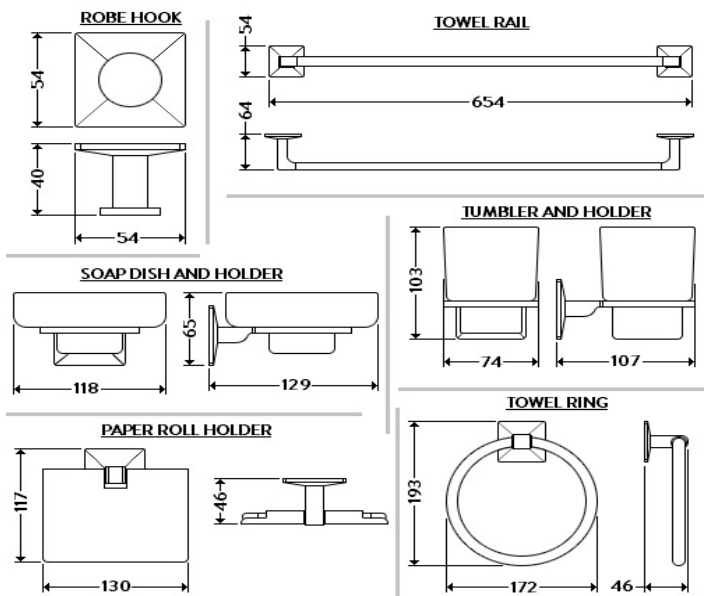

### Specifications

Range	DERWENT
Product code	AQE-DER-750-CP
Finish/Colour	CHROME
Product type	ACCESSORY PACK
Material	DIE-CAST ZINC

### Technical Information

6 PIECEE ACCESSORY PACK
WALL MOUNTED
TOILET ROLL HOLDER 130 X 117 X 46 MM
ROBE HOOK 54 X 54 X 40 MM
SOAP DISH HOLDER 118 X 129 X 65 MM
TOWEL RAIL 654 X 54 X 64 MM
TOWEL RING 172 X 193 X 46 MM
TUMBLER AND HOLDER 74 X 103 X 107 MM
PLEASE SEE ADDITIONAL DATA SHEETS FOR PRODUCT DRAWINGS AND DIMENSIONS

### Drawing

**Box contents:** TOILET ROLL HOLDER, ROBE HOOK, SOAP DISH HOLDER, TOWEL RAIL, TUMBLER AND HOLDER, FIXING KITS X6