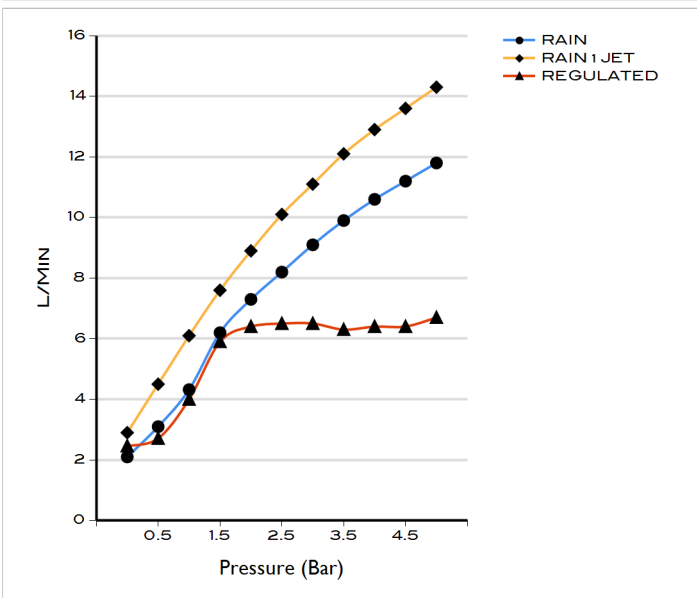

DIPLOMAT/SENATOR SLIDE RAIL KIT CP

AQE-DIP-K515-CP

Specifications

Range	DIPLOMAT
Product code	AQE-DIP-K515-CP
Finish/Colour	CHROME
Product type	SLIDE RAIL KIT
Material	ABS
Connection Size	1/2"
Test Range	0.2-5 Bar

Technical Information

SLIDE RAIL KIT
WALL MOUNTED
2 FIXING POINTS
SLIDING BAR WITH 3 FUNCTION HAND SHOWER AND SHOWER HOSE 1500 MM

Flow Rate Graph