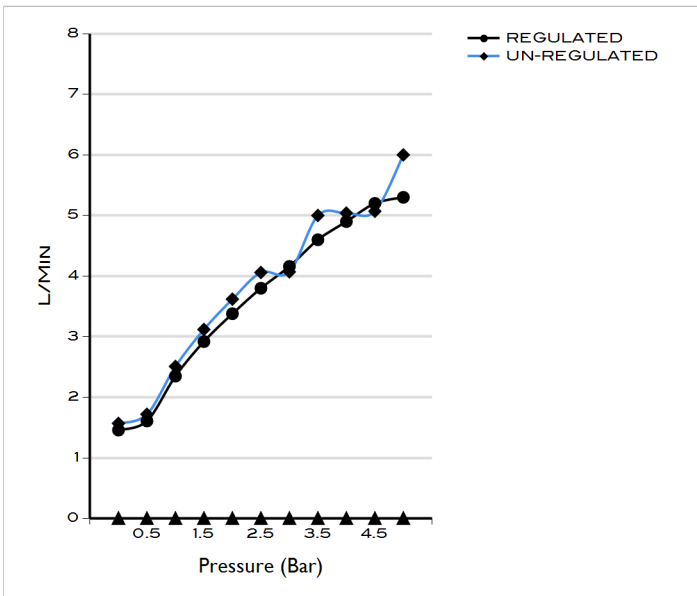

ES21 AQUAECO WALL MOUNTED MINIMALISTIC PILLAR TAP CP

AQE-ECO-303-CP

Specifications

Brand	AQUAECO
Range	AQUAECO
Product code	AQE-ECO-303-CP
Finish/Colour	CHROME
Product type	TAP
Material	BRASS
Connection Size	1/2"
Test Range	0.2-5 Bar
Min. Operating Pressure	1.0 BAR MP

Technical Information

PILLAR TAP WITH HEAD VALVE
WALL MOUNTED
OPERATING PRESSURE - MIN 1 BAR - MAX 5 BAR
RECOMMENDED WATER TEMPERATURE 5-70°C
WITH 5 L/MIN FLOW RESTRICTOR INSTALLED
RECOMMENDED FOR USE WITH THERMOSTATIC-
MIXER VALVE: AQM-WRM-T301-CON-CP

Flow Rate Graph

Drawing

Box contents: PILLAR TAP