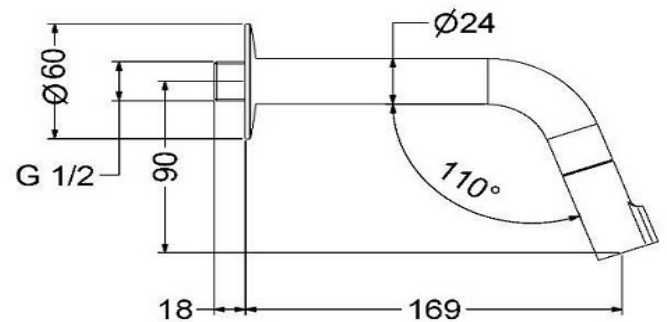

ES21 AQUAECO WALL MOUNTED MINIMALISTIC PILLAR TAP CP

AQE-ECO-303-CP

Specifications

Brand	AQUAECO
Range	AQUAECO
Product code	AQE-ECO-303-CP
Finish/Colour	CHROME
Product type	TAP
Material	BRASS
Connection Size	1/2"
Test Range	0.2-5 Bar
Min. Operating Pressure	1.0 BAR MP

Technical Information

PILLAR TAP WITH HEAD VALVE
WALL MOUNTED
OPERATING PRESSURE - MIN 1 BAR - MAX 5 BAR
RECOMMENDED WATER TEMPERATURE 5-70°C
WITH 5 L/MIN FLOW RESTRICTOR INSTALLED
RECOMMENDED FOR USE WITH THERMOSTATIC-
MIXER VALVE: AQM-WRM-T301-CON-CP

Flow Rate Graph

Drawing

Box contents: PILLAR TAP