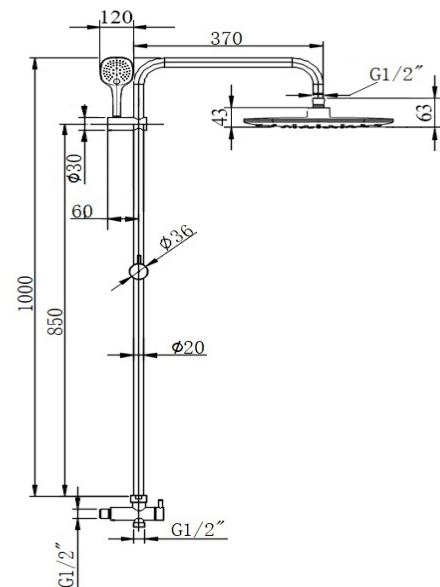

EMBASSY EXPOSED SQUARE SHOWER COLUMN SET CP

AQE-ECO-512S-CP

Specifications

| | |
|-----------------|-----------------|
| Range | EMBASSY |
| Product code | AQE-ECO-512S-CP |
| Finish/Colour | CHROME |
| Product type | SHOWER COLUMN |
| Material | BRASS |
| Connection Size | 1/2" |
| Test Range | 0.2-5 Bar |

Technical Information

| |
|-----------------------------|
| SHOWER COLUMN |
| WALL MOUNTED EXPOSED |
| WITH RIGID RISER |
| 1/2"OUTLET FOR SHOWER HOSE |
| SINGLE FUNCTION HEAD SHOWER |
| 3 FUNCTION HANDSHOWER |

Flow Rate Graph

Drawing

Box contents: SHOWER COLUMN, SHOWER HEAD, HAND SHOWER, 1500MM INTERLOCK HOSE, ADJUSTABLE BRACKET, FIXING KIT