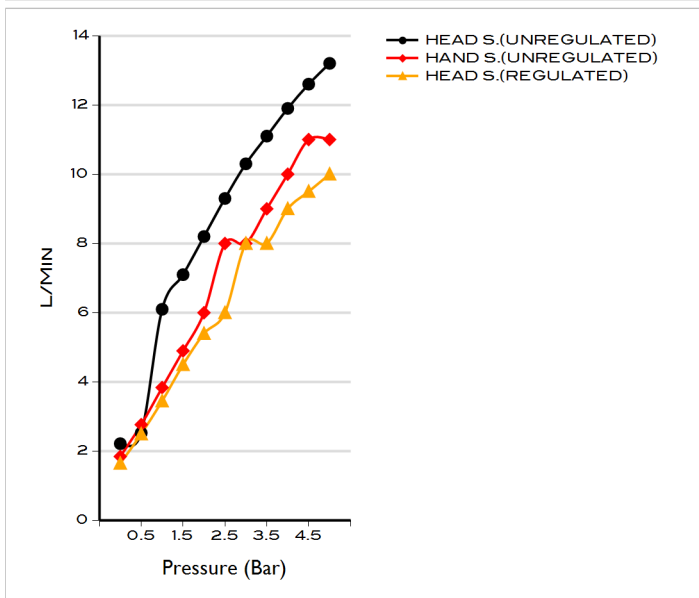

EMBASSY EXPOSED SQUARE SHOWER COLUMN SET CP

AQE-ECO-512S-CP

Specifications

| | |
|-----------------|-----------------|
| Range | EMBASSY |
| Product code | AQE-ECO-512S-CP |
| Finish/Colour | CHROME |
| Product type | SHOWER COLUMN |
| Material | BRASS |
| Connection Size | 1/2" |
| Test Range | 0.2-5 Bar |

Flow Rate Graph

Drawing

Box contents: SHOWER COLUMN, SHOWER HEAD, HAND SHOWER, 1500MM INTERLOCK HOSE, ADJUSTABLE BRACKET, FIXING KIT