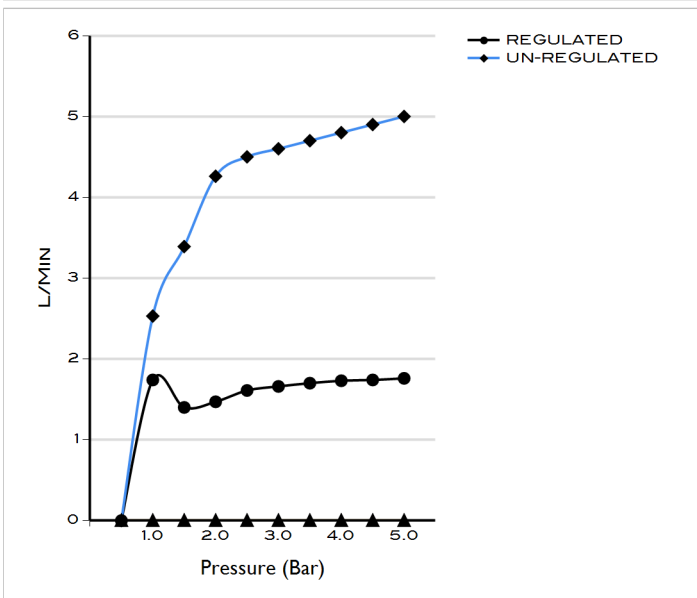

Flow Rate Graph

Drawing