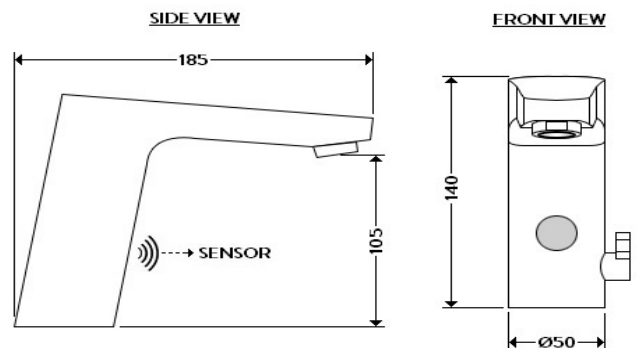

Box contents: INFRA-RED BASIN MIXER, POWER ADAPTER, 2X 1/2" NUT X 600MM FLEXI PIPE, *BATTERIES NOT SUPPLIED*