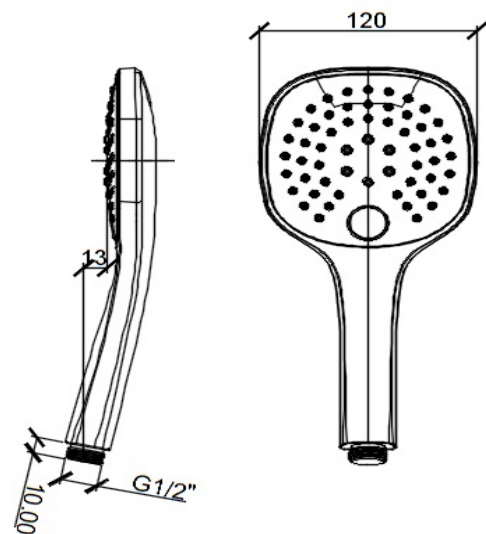

### Specifications

Brand	AQUAECO
Range	EMBASSY
Product code	AQE-EMB-531-CP
Finish/Colour	CHROME
Product type	HAND SHOWER
Material	ABS
Connection Size	1/2"
Test Range	0.2-5 Bar
Min. Operating Pressure	1.0 BAR MP

### Technical Information

HAND SHOWER

3 FUNCTION

RAIN

MASSAGE

RAIN & MASSAGE

### Flow Rate Graph

### Drawing

Box contents: HAND SHOWER