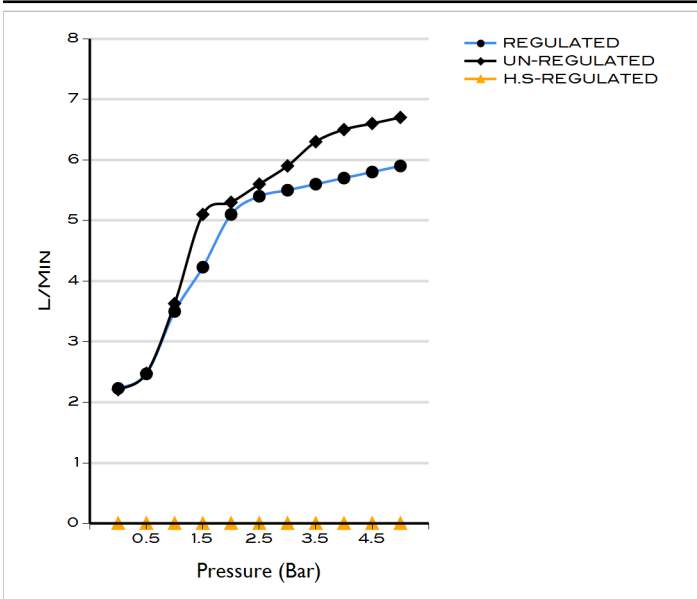

### Specifications

Brand	AQUAECO
Range	EMBASSY
Product code	AQE-EMB-531-CP
Finish/Colour	CHROME
Product type	HAND SHOWER
Material	ABS
Connection Size	1/2"
Test Range	0.2-5 Bar
Min. Operating Pressure	1.0 BAR MP

### Technical Information

HAND SHOWER

3 FUNCTION

RAIN

MASSAGE

RAIN & MASSAGE

### Flow Rate Graph