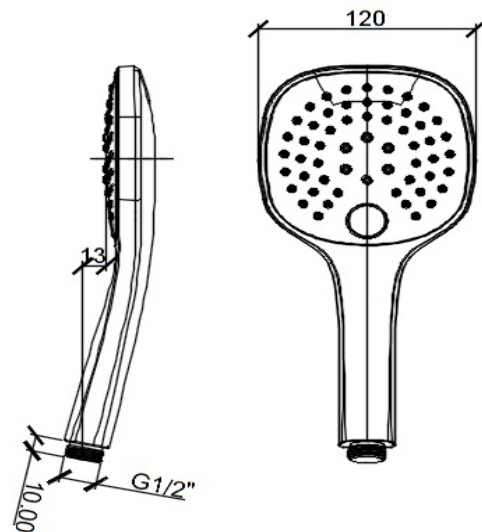

### Specifications

|                 |                |
|-----------------|----------------|
| Range           | EMBASSY        |
| Product code    | AQE-EMB-531-MB |
| Finish/Colour   | MATT BLACK     |
| Product type    | HAND SHOWER    |
| Material        | ABS            |
| Connection Size | 1/2"           |
| Test Range      | 0.2-5 Bar      |

### Technical Information

HAND SHOWER

3 FUNCTION

RAIN

MASSAGE

RAIN & MASSAGE

### Flow Rate Graph

### Drawing

Box contents: HAND SHOWER