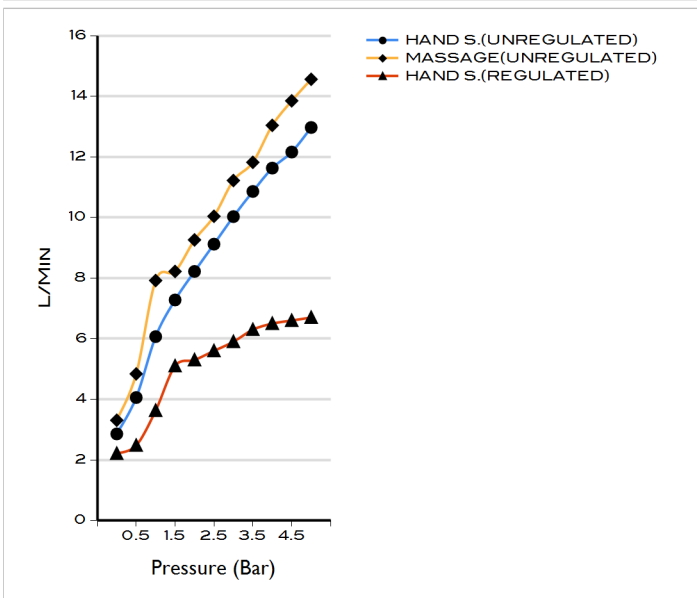

### Specifications

|                 |                |
|-----------------|----------------|
| Range           | EMBASSY        |
| Product code    | AQE-EMB-531-MB |
| Finish/Colour   | MATT BLACK     |
| Product type    | HAND SHOWER    |
| Material        | ABS            |
| Connection Size | 1/2"           |
| Test Range      | 0.2-5 Bar      |

### Technical Information

HAND SHOWER

3 FUNCTION

RAIN

MASSAGE

RAIN & MASSAGE

### Flow Rate Graph