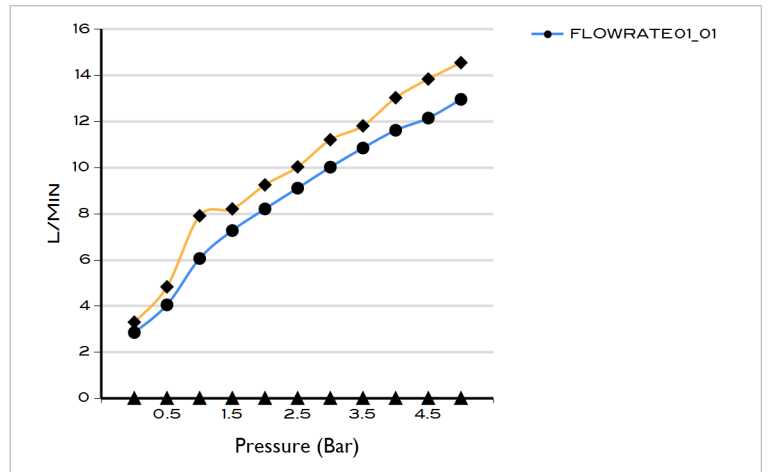

TECHNICAL DATA SHEET

BRAND: AQUAZONE

EMBASSY/CONSUL 3 FUNCTION HAND SHOWER NB

PRODUCT DATA

Range	: EMBASSY
Product code	: AQE-EMB-531-NB
Finish/Colour	: BRUSHED NICKEL
Product type	: HAND SHOWER
Material	: ABS
Connection Size	: 1/2"
Test Range	: 0.2-5 Bar

TECHNICAL INFORMATION

- HAND SHOWER
- 3 FUNCTION
- RAIN
- MASSAGE
- RAIN & MASSAGE

BOX CONTENTS

- HAND SHOWER

A MEMBER OF THE SANIPEXGROUP