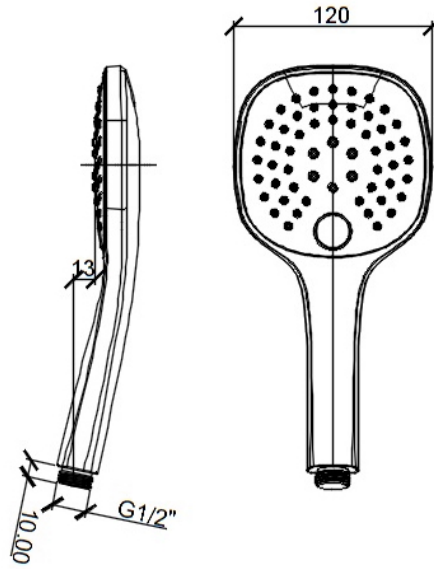

TECHNICAL DATA SHEET

BRAND: AQUAZONE

EMBASSY/CONSUL 3 FUNCTION HAND SHOWER NB

PRODUCT DATA

Range	: EMBASSY
Product code	: AQE-EMB-531-NB
Finish/Colour	: BRUSHED NICKEL
Product type	: HAND SHOWER
Material	: ABS
Connection Size	: 1/2"
Test Range	: 0.2-5 Bar

TECHNICAL INFORMATION

- HAND SHOWER
- 3 FUNCTION
- RAIN
- MASSAGE
- RAIN & MASSAGE

BOX CONTENTS

- HAND SHOWER

A MEMBER OF THE SANIPEXGROUP