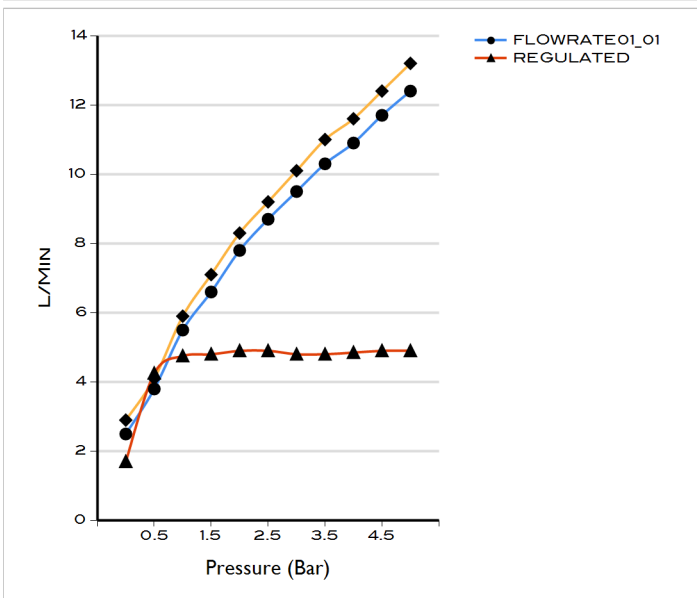

EMBASSY BIDET SPRAY KIT CP

AQE-EMB-D212-CP

Specifications

Range	EMBASSY
Product code	AQE-EMB-D212-CP
Finish/Colour	CHROME
Product type	BIDET SPRAY
Material	ABS/BRASS
Connection Size	1/2"
Test Range	0.2-5 Bar

Technical Information

BIDET SPRAY KIT
1/2" CONNECTION
1200MM DOUBLE INTERLOCK HOSE

Flow Rate Graph

Drawing

Box contents: BIDET SPRAY, WALL OUTLET, DOUBLE INTERLOCK HOSE