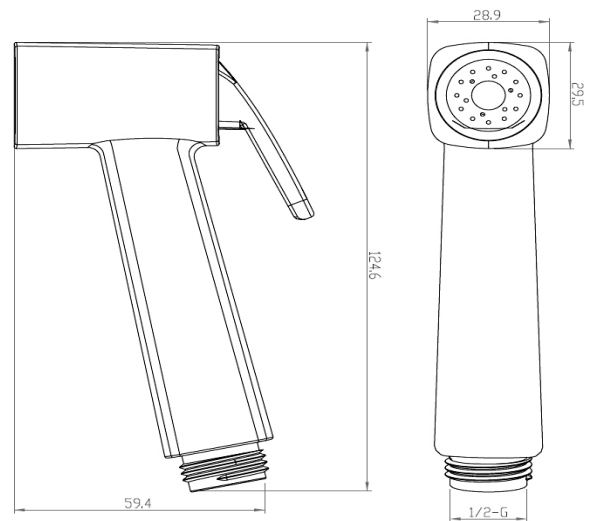

EMBASSY BIDET SPRAY KIT CP

AQE-EMB-D212-CP

Specifications

Range	EMBASSY
Product code	AQE-EMB-D212-CP
Finish/Colour	CHROME
Product type	BIDET SPRAY
Material	ABS/BRASS
Connection Size	1/2"
Test Range	0.2-5 Bar

Technical Information

BIDET SPRAY KIT
1/2" CONNECTION
1200MM DOUBLE INTERLOCK HOSE

Flow Rate Graph

Drawing

Box contents: BIDET SPRAY, WALL OUTLET, DOUBLE INTERLOCK HOSE