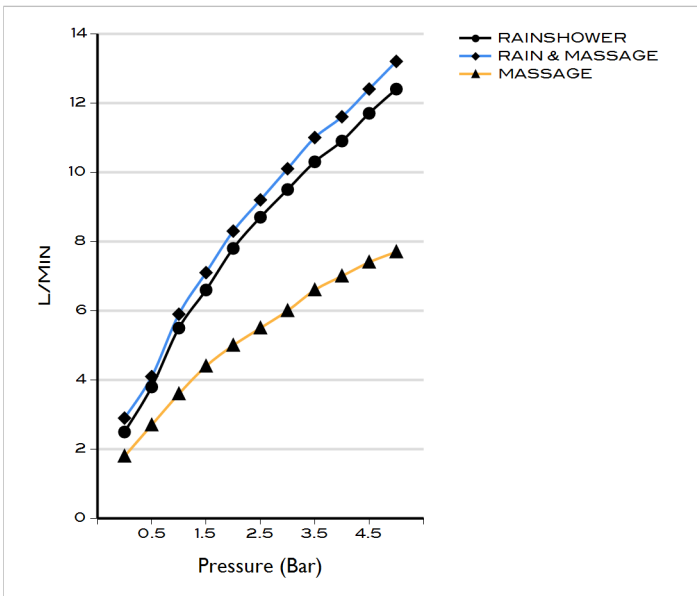

EMBASSY/CONSUL HAND SHOWER KIT CP

AQE-EMB-D515-CP

Specifications

Range	EMBASSY
Product code	AQE-EMB-D515-CP
Finish/Colour	CHROME
Product type	HAND SHOWER KIT
Material	ABS/BRASS
Connection Size	1/2"
Test Range	0.2-5 Bar
Min. Operating Pressure	1.0 BAR MP

Technical Information

HAND SHOWER KIT
3 FUNCTIONS HAND SHOWER
WITH SHOWER HOLDER
AND SHOWER HOSE 1500 MM

Flow Rate Graph

Drawing