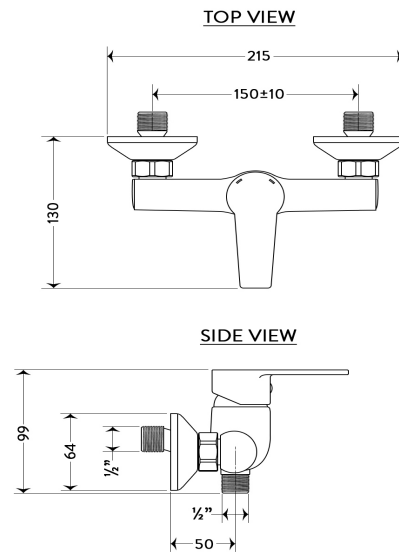

ENVOY EXPOSED SHOWER MIXER CP

AQE-ENV-324-CP

Specifications

Brand	AQUAECO
Range	ENVOY
Product code	AQE-ENV-324-CP
Finish/Colour	CHROME
Product type	EXPOSED SHOWER MIXER
Material	BRASS
Connection Size	1/2"
Test Range	0.2-5 Bar
Min. Operating Pressure	0.5 BAR LP

Technical Information

EXPOSED SHOWER MIXER
WALL MOUNTED
SINGLE LEVER
WITHOUT RIGID RISER
1/2" - 3/4" X 50MM ECCENTRICS
1/2" CONNECTION FOR SHOWER HOSE
CARTRIDGE SXM-CAR-EN35-SD-END

Flow Rate Graph

Drawing

Box contents: EXPOSED SHOWER MIXER, 2X PIPE ECCENTRICS, 2X SHROUD, 2X 3/4" RUBBER WASHER