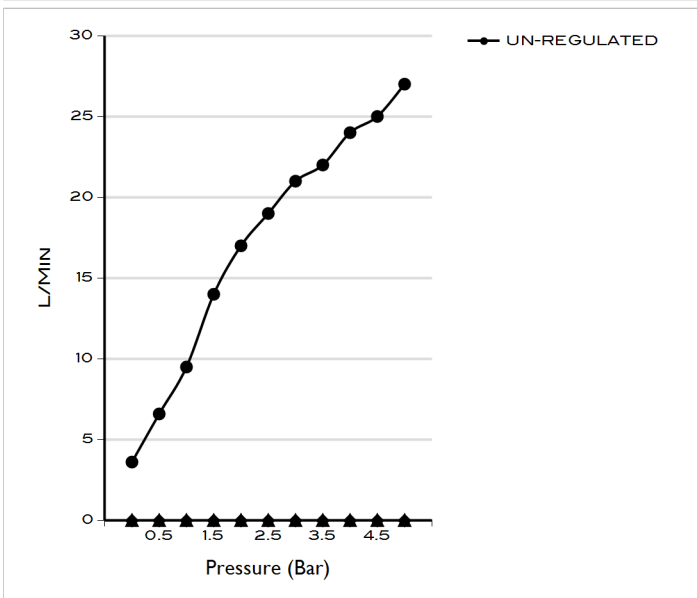

ENVOY EXPOSED SHOWER MIXER CP

AQE-ENV-324-CP

Specifications

Brand	AQUAECO
Range	ENVOY
Product code	AQE-ENV-324-CP
Finish/Colour	CHROME
Product type	EXPOSED SHOWER MIXER
Material	BRASS
Connection Size	1/2"
Test Range	0.2-5 Bar
Min. Operating Pressure	0.5 BAR LP

Technical Information

EXPOSED SHOWER MIXER
WALL MOUNTED
SINGLE LEVER
WITHOUT RIGID RISER
1/2" - 3/4" X 50MM ECCENTRICS
1/2" CONNECTION FOR SHOWER HOSE
CARTRIDGE SXM-CAR-EN35-SD-END

Flow Rate Graph

Drawing

Box contents: EXPOSED SHOWER MIXER, 2X PIPE ECCENTRICS, 2X SHROUD, 2X 3/4" RUBBER WASHER