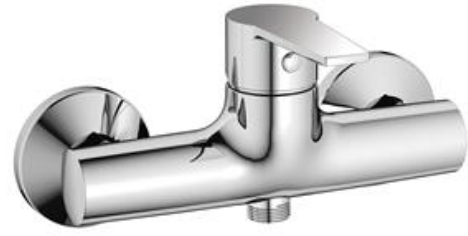

ENVOY EXPOSED SHOWER MIXER CP

AQE-ENV-324-CP

Specifications

Brand	AQUAECO
Range	ENVOY
Product code	AQE-ENV-324-CP
Finish/Colour	CHROME
Product type	EXPOSED SHOWER MIXER
Material	BRASS
Connection Size	1/2"
Test Range	0.2-5 Bar
Min. Operating Pressure	0.5 BAR LP

Technical Information

EXPOSED SHOWER MIXER
WALL MOUNTED
SINGLE LEVER
WITHOUT RIGID RISER
1/2" - 3/4" X 50MM ECCENTRICS
1/2" CONNECTION FOR SHOWER HOSE
CARTRIDGE SXM-CAR-EN35-SD-END

Flow Rate Graph

Drawing

Box contents: EXPOSED SHOWER MIXER, 2X PIPE ECCENTRICS, 2X SHROUD, 2X 3/4" RUBBER WASHER