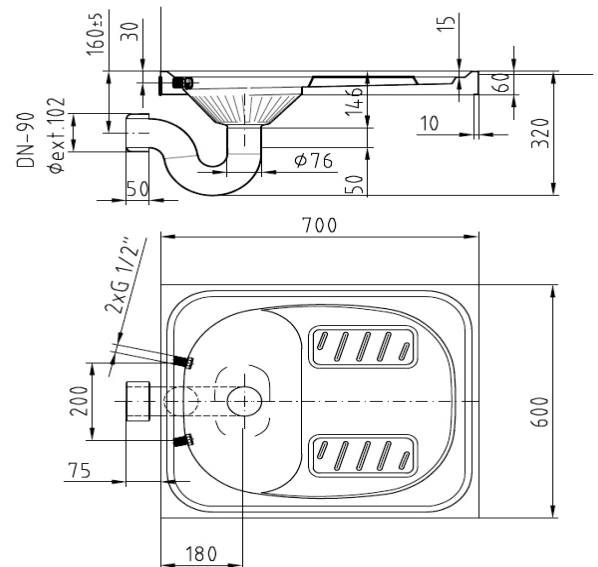

IX304 SQUAT PAN SS

AQE-IX3-370-SS

Specifications

Range	IX304
Product code	AQE-IX3-370-SS
Finish/Colour	BRUSHED STAINLESS ST
Product type	SQUAT PAN
Material	STAINLESS STEEL
Connection Size	1/2"

Technical Information

SQUAT PAN
P TRAP HORIZONTAL OUTLET

Drawing

Box contents: SQUAT PAN