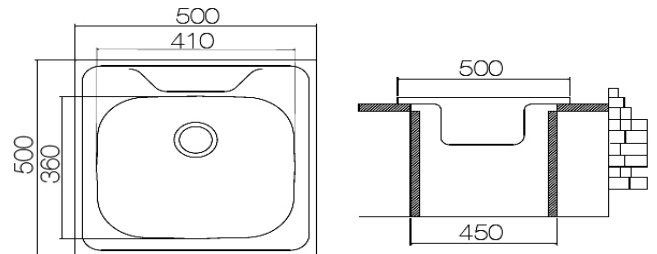

Drawing

Box contents: KITCHEN SINK, WASTE & OVERFLOW KIT