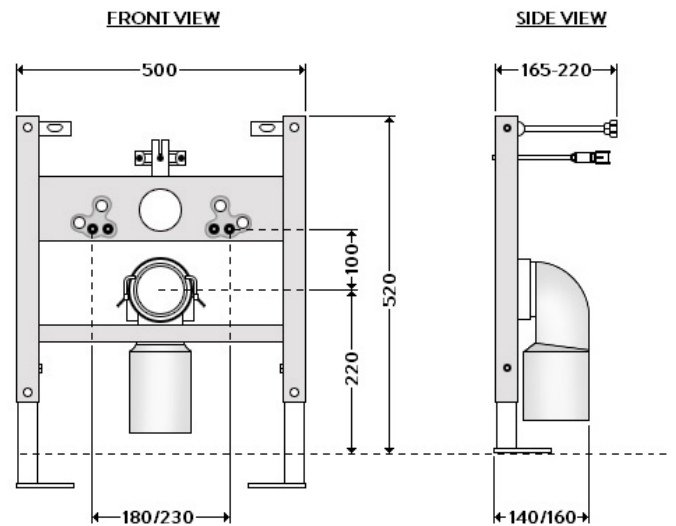

Drawing

Box contents: UNIVERSAL FRAME, INSTALLATION GUIDE