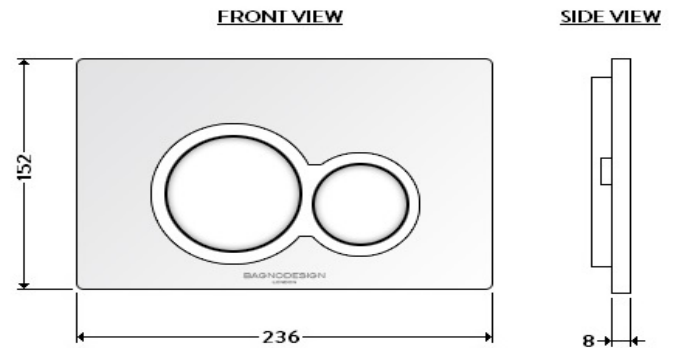

Drawing

Box contents: PUSH PLATE, FIXATION BRACKET, FIXATION SET, INSTALLATION MANNUAL