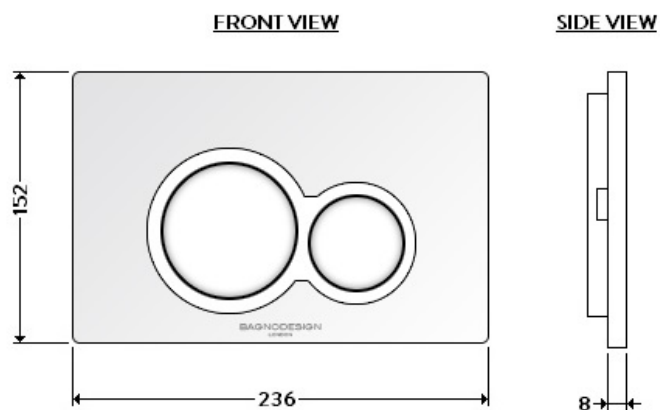

Box contents: PUSH PLATE, FIXATION BRACKET, FIXATION SET, INSTALLATION MANUAL