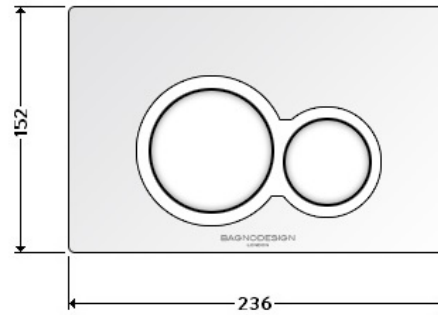

## TECHNICAL DATA SHEET

BRAND: AQUAECO

ES19 BAGNODESIGN FLUSH PLATE MATT CHROME

FRONT VIEW

SIDE VIEW

### PRODUCT DATA

Range	: FLUSH PLATE
Product code	: AQE-K5 I30-K-ESG4
Finish/Colour	: MATT CHROME
Product type	: FLUSH PLATE
Material	: ABS

### TECHNICAL INFORMATION

MECHANICAL PUSH PLATE  
DUAL FLUSH  
FOR CISTERN K130, K201 AND K301