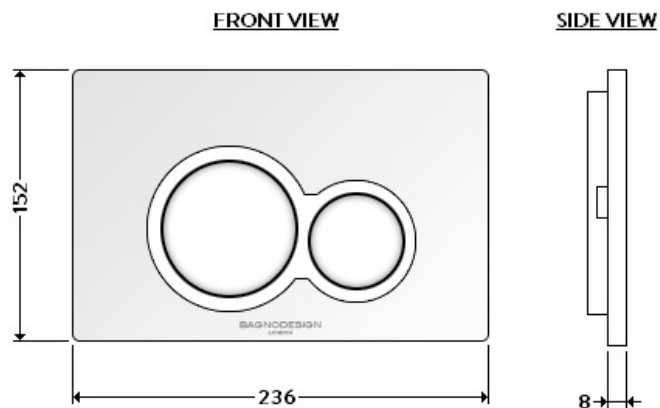

ES19 BAGNODESIGN FLUSH PLATE MATT CHROME

AQE-K5130-K-ESG4

Specifications

Brand	AQUAECO
Range	FLUSH PLATE
Product code	AQE-K5130-K-ESG4
Finish/Colour	MATT CHROME
Product type	FLUSH PLATE
Material	ABS

Technical Information

MECHANICAL PUSH PLATE
DUAL FLUSH
FOR CISTERN K130, K201 AND K301

Drawing

Box contents: PUSH PLATE, FIXATION BRACKET, FIXATION SET, INSTALLATION MANNUAL