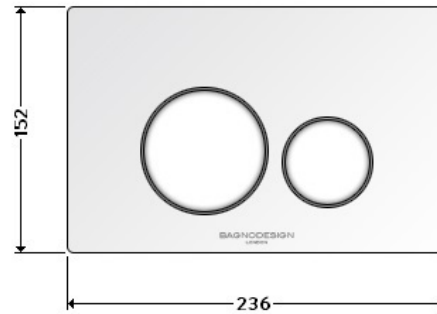

TECHNICAL DATA SHEET

BRAND: AQUAZONE

BAGNODESIGN FLUSH PLATE BRONZE

FRONT VIEW

SIDE VIEW

PRODUCT DATA

Range	: FLUSH PLATE
Product code	: AQE-K5230-K-ESG2-BZ
Finish/Colour	: BRONZE
Product type	: FLUSH PLATE
Material	: ABS
Connection Size	: N/A

TECHNICAL INFORMATION

MECHANICAL PUSH PLATE
DUAL FLUSH
FOR CISTERN K130, K201 AND K301

BOX CONTENTS

PUSH PLATE
FIXATION BRACKET
FIXATION SET
INSTALLATION MANNUAL

A MEMBER OF THE SANIPEXGROUP