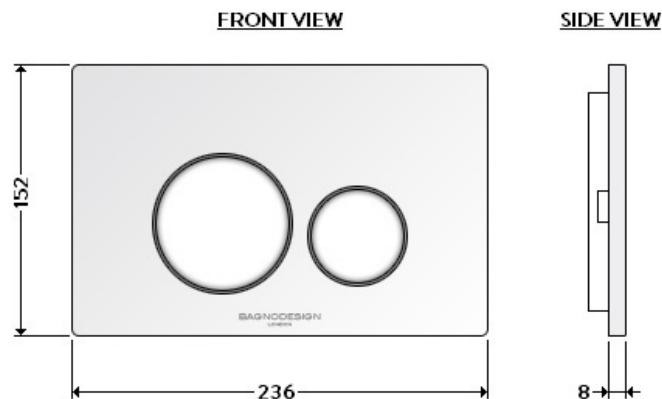

BAGNODESIGN FLUSH PLATE GOLD

AQE-K5230-K-ESG2-GD

Specifications

Range	FLUSH PLATE
Product code	AQE-K5230-K-ESG2-GD
Finish/Colour	GOLD
Product type	FLUSH PLATE
Material	ABS

Technical Information

MECHANICAL PUSH PLATE
DUAL FLUSH
FOR CISTERN K130, K201 AND K301

Drawing

Box contents: PUSH PLATE, FIXATION BRACKET, FIXATION SET, INSTALLATION GUIDE