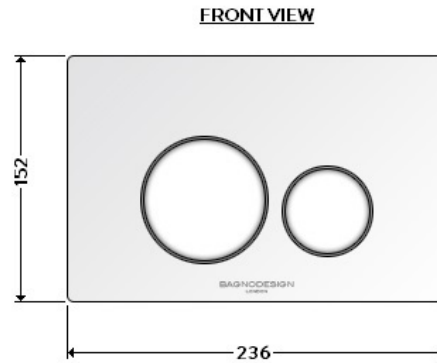

## TECHNICAL DATA SHEET

BRAND: AQUAZONE

BAGNODESIGN FLUSH PLATE POLISHED TB

SIDE VIEW

### PRODUCT DATA

Range	: FLUSH PLATE
Product code	: AQE-K5230-K-ESG2-TB
Finish/Colour	: TUSCAN
Product type	: FLUSH PLATE
Material	: BRASS OTHER
Connection Size	: N/A

### TECHNICAL INFORMATION

MECHANICAL PUSH PLATE  
DUAL FLUSH  
FOR CISTERN K130, K201 AND K301