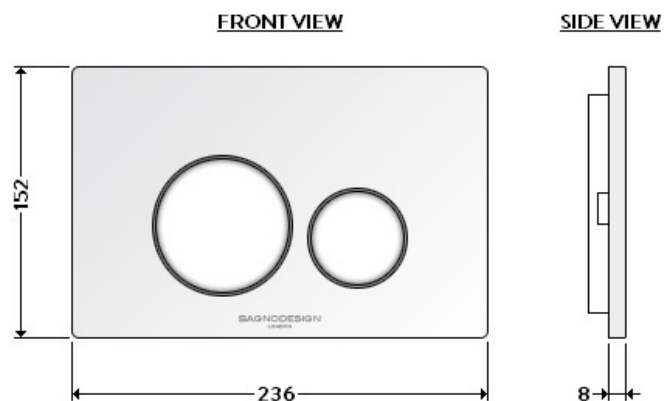

BAGNODESIGN FLUSH PLATE POLISHED CHROME

AQE-K5230-K-ESG2

Specifications

Range	FLUSH PLATE
Product code	AQE-K5230-K-ESG2
Finish/Colour	CHROME
Product type	FLUSH PLATE
Material	ABS

Technical Information

MECHANICAL PUSH PLATE
DUAL FLUSH
FOR CISTERN K130, K201 AND K301

Drawing

Box contents: PUSH PLATE, FIXATION BRACKET, FIXATION SET, INSTALLATION GUIDE