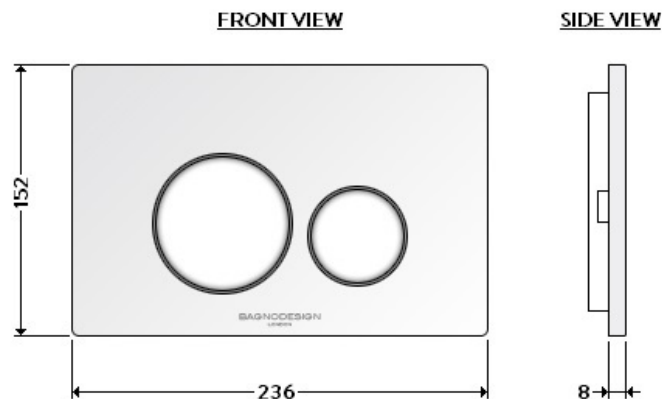

BAGNODESIGN FLUSH PLATE GLOSS WHITE

AQE-K5230-K-ESG3-WH

Specifications

Range	FLUSH PLATE
Product code	AQE-K5230-K-ESG3-WH
Finish/Colour	GLOSS WHITE
Product type	FLUSH PLATE
Material	PLASTIC

Technical Information

MECHANICAL PUSH PLATE
DUAL FLUSH
FOR CISTERN K130, K201 AND K301

Drawing

Box contents: PUSH PLATE, FIXATION BRACKET, FIXATION SET, INSTALLATION MANUAL