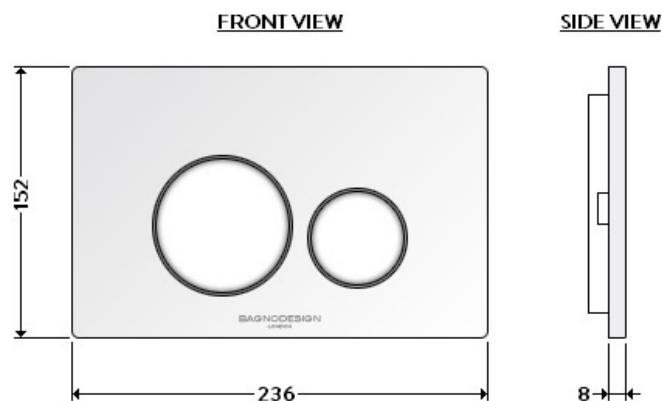

BAGNODESIGN FLUSH PLATE MATT BLACK

AQE-K5230-K-ESG4-MB

TECHNICAL DATASHEET

Specifications

Range	FLUSH PLATE
Product code	AQE-K5230-K-ESG4-MB
Finish/Colour	MATT BLACK
Product type	FLUSH PLATE
Material	PLASTIC

Technical Information

MECHANICAL PUSH PLATE
DUAL FLUSH
FOR CISTERN K130, K201 AND K301

Drawing

Box contents: PUSH PLATE, FIXATION BRACKET, FIXATION SET, INSTALLATION GUIDE