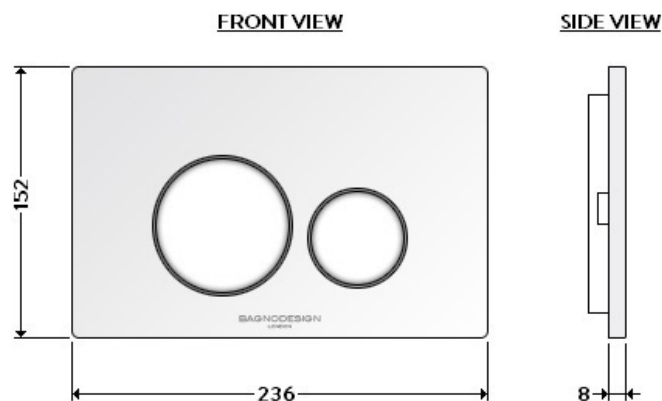

BAGNODESIGN FLUSH PLATE SATIN GOLD

AQE-K5230-K-ESG6

Specifications

Range	FLUSH PLATE
Product code	AQE-K5230-K-ESG6
Finish/Colour	SATIN GOLD
Product type	FLUSH PLATE
Material	PLASTIC

Technical Information

MECHANICAL PUSH PLATE
DUAL FLUSH
FOR CISTERN K130, K201 AND K301

Lifestyle Image

Drawing

Box contents: PUSH PLATE, FIXATION BRACKET, FIXATION SET, INSTALLATION GUIDE