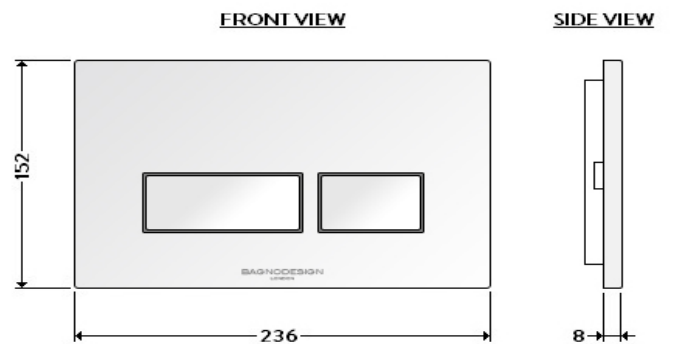

BAGNODESIGN FLUSH PLATE MATT CHROME

AQE-K5231-K-ESG1

Specifications

Range	FLUSH PLATE
Product code	AQE-K5231-K-ESG1
Finish/Colour	MATT CHROME
Product type	FLUSH PLATE
Material	ABS

Technical Information

MECHANICAL PUSH PLATE
DUAL FLUSH
FOR CISTERN K130, K201 AND K301

Drawing

Box contents: PUSH PLATE, FIXATION BRACKET, FIXATION SET, INSTALLATION MANUAL