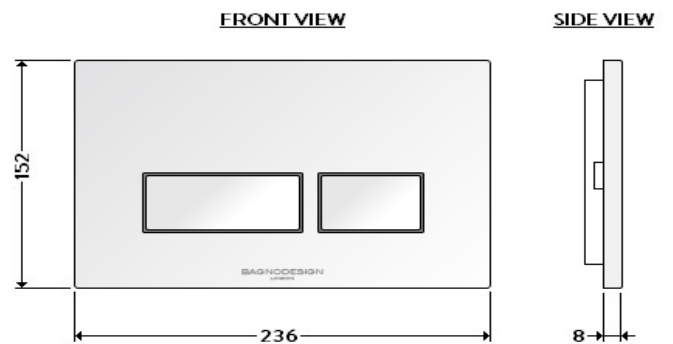

Drawing

Box contents: PUSH PLATE, FIXATION BRACKET, FIXATION SET, INSTALLATION MANUAL