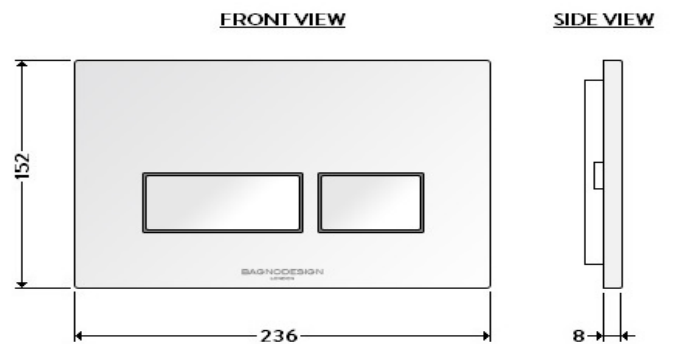

Drawing

Box contents: PUSH PLATE, FIXATION BRACKET, FIXATION SET, INSTALLATION MANNUAL, PUSH PLATE