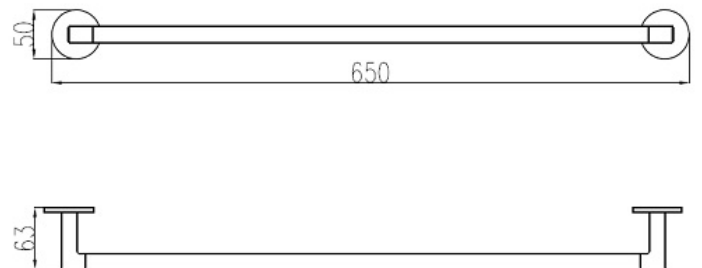

WINDEMERE TOWEL RAIL 600MM CP

AQE-WIN-703-CP

Specifications

Brand	AQUAECO
Range	WINDEMERE
Product code	AQE-WIN-703-CP
Finish/Colour	CHROME
Product type	TOWEL RAIL
Material	DIE-CAST ZINC

Technical Information

SINGLE TOWEL RAIL
WALL MOUNTED
2 FIXING POINTS

Drawing

Box contents: SINGLE TOWEL RAIL