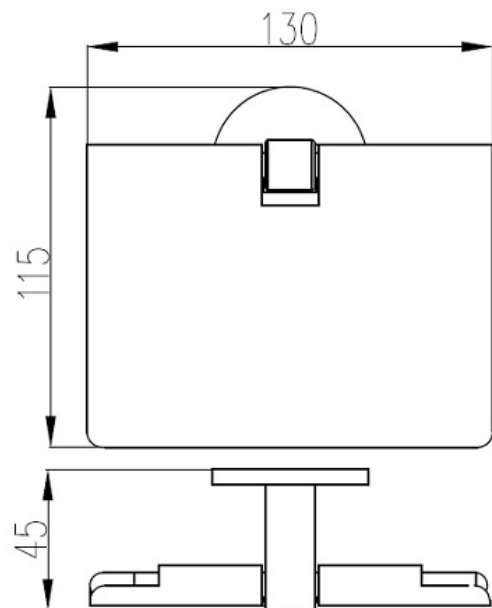

WINDEMERE TOILET ROLL HOLDER WITH COVER CP

AQE-WIN-711-CP

Specifications

Range	WINDEMERE
Product code	AQE-WIN-711-CP
Finish/Colour	CHROME
Product type	TOILET ROLL HOLDER
Material	DIE-CAST ZINC

Technical Information

TOILET ROLL HOLDER WITH COVER
WALL MOUNTED
SINGLE FIXING POINT

Lifestyle Image

Drawing

Box contents: TOILET ROLL HOLDER WITH COVER