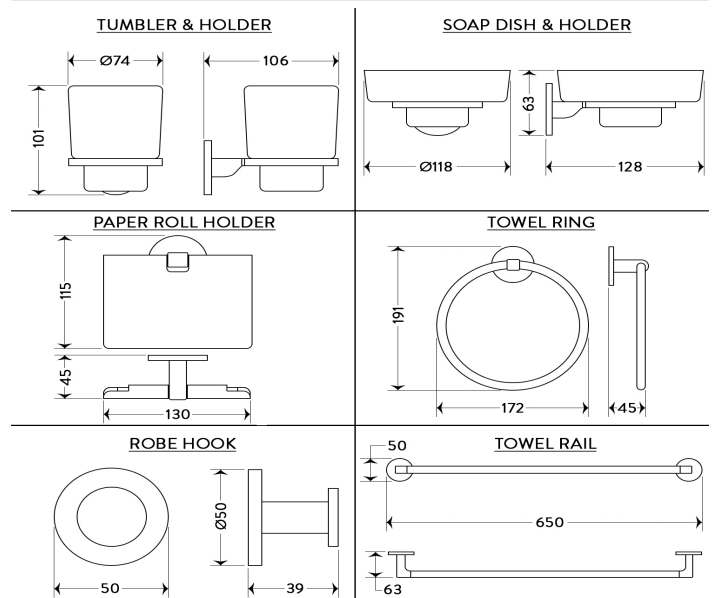

### Specifications

Range	WINDEMERE
Product code	AQE-WIN-750-CP
Finish/Colour	CHROME
Product type	ACCESSORY PACK
Material	DIE-CAST ZINC

### Technical Information

6 PIECE ACCESSORY PACK
WALL MOUNTED
TOILET ROLL HOLDER 130 X 115 X 45 MM
ROBE HOOK Ø50 X 39 MM
SOAP DISH HOLDER Ø118 X 128 X 63 MM
TOWEL RAIL 650 X 50 X 63 MM
TOWEL RING 172 X 191 X 45 MM
TUMBLER AND HOLDER 74 X 101 X 106 MM
PLEASE SEE ADDITIONAL DATA SHEETS FOR PRODUCT DRAWINGS AND DIMENSIONS

### Drawing

**Box contents:** TOILET ROLL HOLDER, ROBE HOOK, SOAP DISH HOLDER, TOWEL RAIL, TOWEL RING, TUMBLER AND HOLDER, FIXING KITS X6