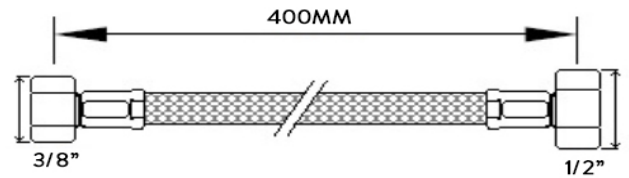

AQUAFLEX F1/2 X F3/8" 40CM HOSE SS

AQF-181TF-1/2X3/8-40

Specifications

Range	AQUAFLEX
Product code	AQF-181TF-1/2X3/8-40
Finish/Colour	STAINLESS STEEL
Product type	FLEXIBLE HOSE
Material	STAINLESS STEEL
Connection Size	1/2" X 3/8"

Technical Information

40CM, F1/2 X F3/8 WITH WASHER
FLEXI HOSES FOR SANITARY INSTALLATION
WITH WASHERS AT BOTH ENDS IN S/STEEL
WRAS APPROVAL 1305067

Drawing

Box contents: FLEXIBLE HOSE