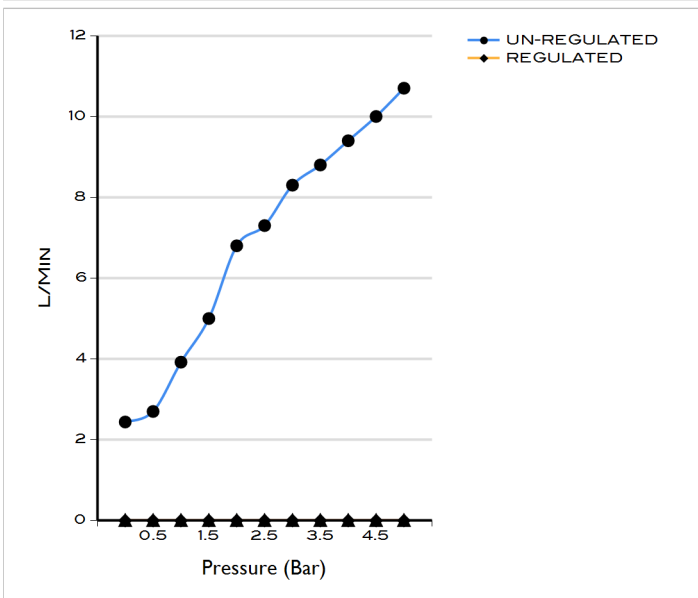

IX304 BIDET SPRAY KIT 1000 HOSE PS

AQF-SHA-IX304-A-PS

Specifications

Range	AQUAFLEX
Product code	AQF-SHA-IX304-A-PS
Finish/Colour	POLISHED STAINLESS S
Product type	BIDET SPRAY
Material	STAINLESS STEEL
Connection Size	1/2"
Test Range	0.2-5 Bar

Technical Information

- BIDET SPRAY KIT
- SHATTAFF SHOWER IN POLISHED STAINLESS STEEL
- WITH WALL BRACKET
- WITH FLEXIBLE STAINLESS STEEL HOSE 1000 MM

Flow Rate Graph

Drawing